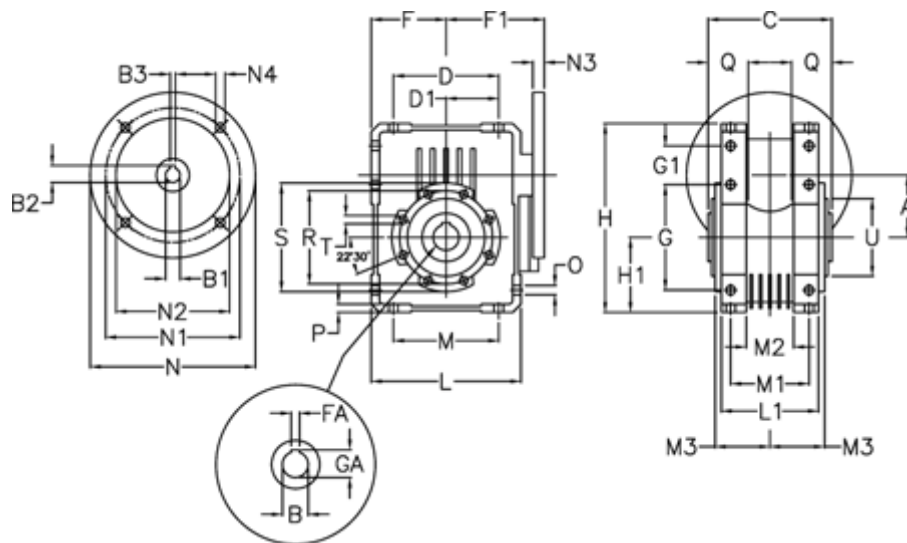

Article number: 392208600774636

Description: Worm Gear with Torque Limiter  
W86 L2-U-7-P112 B14

## Measures

|            |           |           |          |            |
|------------|-----------|-----------|----------|------------|
| A = 86.9   | F = 100   | L = 200   | N2 = 110 | T = M10x18 |
| B = 35     | F1 = 136  | L1 = 125  | N3 = 10  | U = 110    |
| B1 E7 = 28 | FA = 10   | M = 144   | N4 = 8.5 |            |
| B2 = 31.3  | G = 144   | M1 = 101  | O = 11.5 |            |
| B3 H9 = 8  | G1 = 45.5 | M2 = 57   | P = 11   |            |
| C = 140    | GA = 38.3 | M3 = 64.5 | Q = 45   |            |
| D = 144    | H = 245.5 | N = 160   | R = 130  |            |
| D1 = 72    | H1 = 100  | N1 = 130  | S = 150  |            |